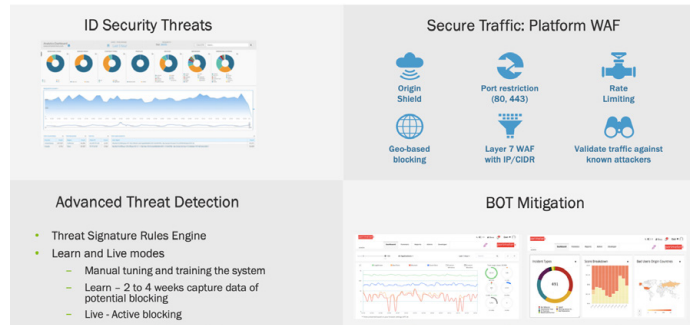

SECURITY CTRL

Defend your website with Yottaa's SECURITY CTRL, providing a WAF that you can control regardless of your eCommerce platform restrictions. Enable advanced threat detection or BOT mitigation to control all aspects of eCommerce browser security.