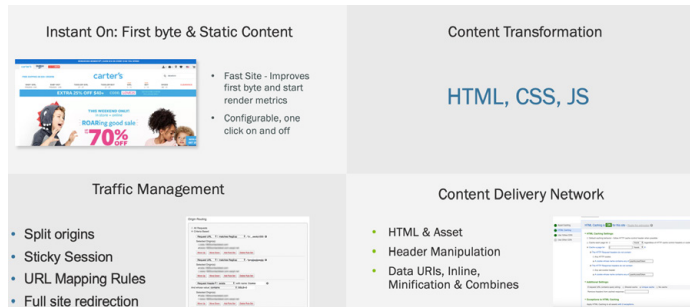

SUPER ACCELERATOR

Want even more speed? SUPER ACCELERATOR gives you full page caching through our patented Instant On, enables content transformation and traffic management.