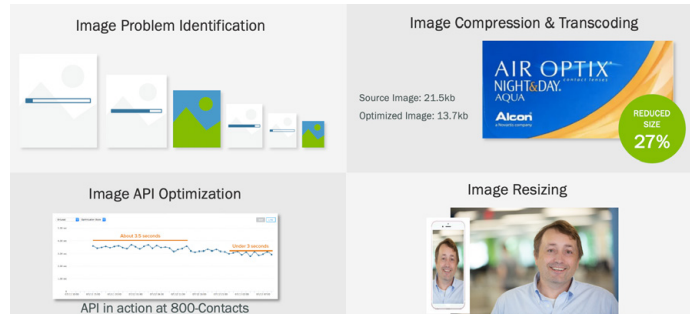

IMAGE CTRL

Comprehensive image optimization is critical to the speed and success of eCommerce sites. IMAGE CTRL ensures optimal image size and formatting, and lets you lazy load the entire site with a click of a button.