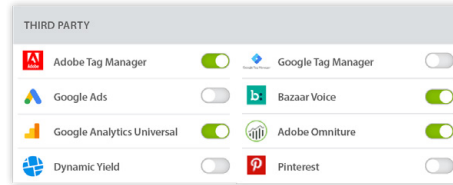

IMAGE CTRL

Comprehensive image optimization is critical to the speed and success of eCommerce sites. IMAGE CTRL ensures optimal image size and formatting, and lets you lazy load the entire site with a click of a button.