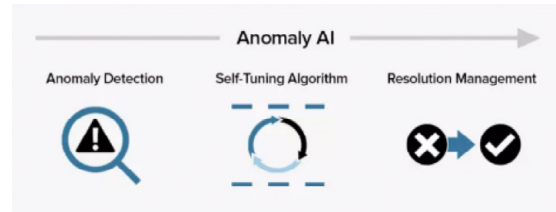

Anomaly AI – Machine Learning

No matter the need, our robust products will accelerate, optimize, and secure your eCommerce site:

RAPID CTRL

RAPID CTRL enables online brands to optimally view, manage, and sequence the loading of all browser elements. Optimize and control all 3rd parties using application sequencing and JavaScript error capture.

3rd Parties: Application Sequencing

- Inventory and schedule 3rd parties
- recommendation based on 3rd party knowledgebase

JS Error Task List

3rd Party Detail and Control

3rd Party Optimization Cart